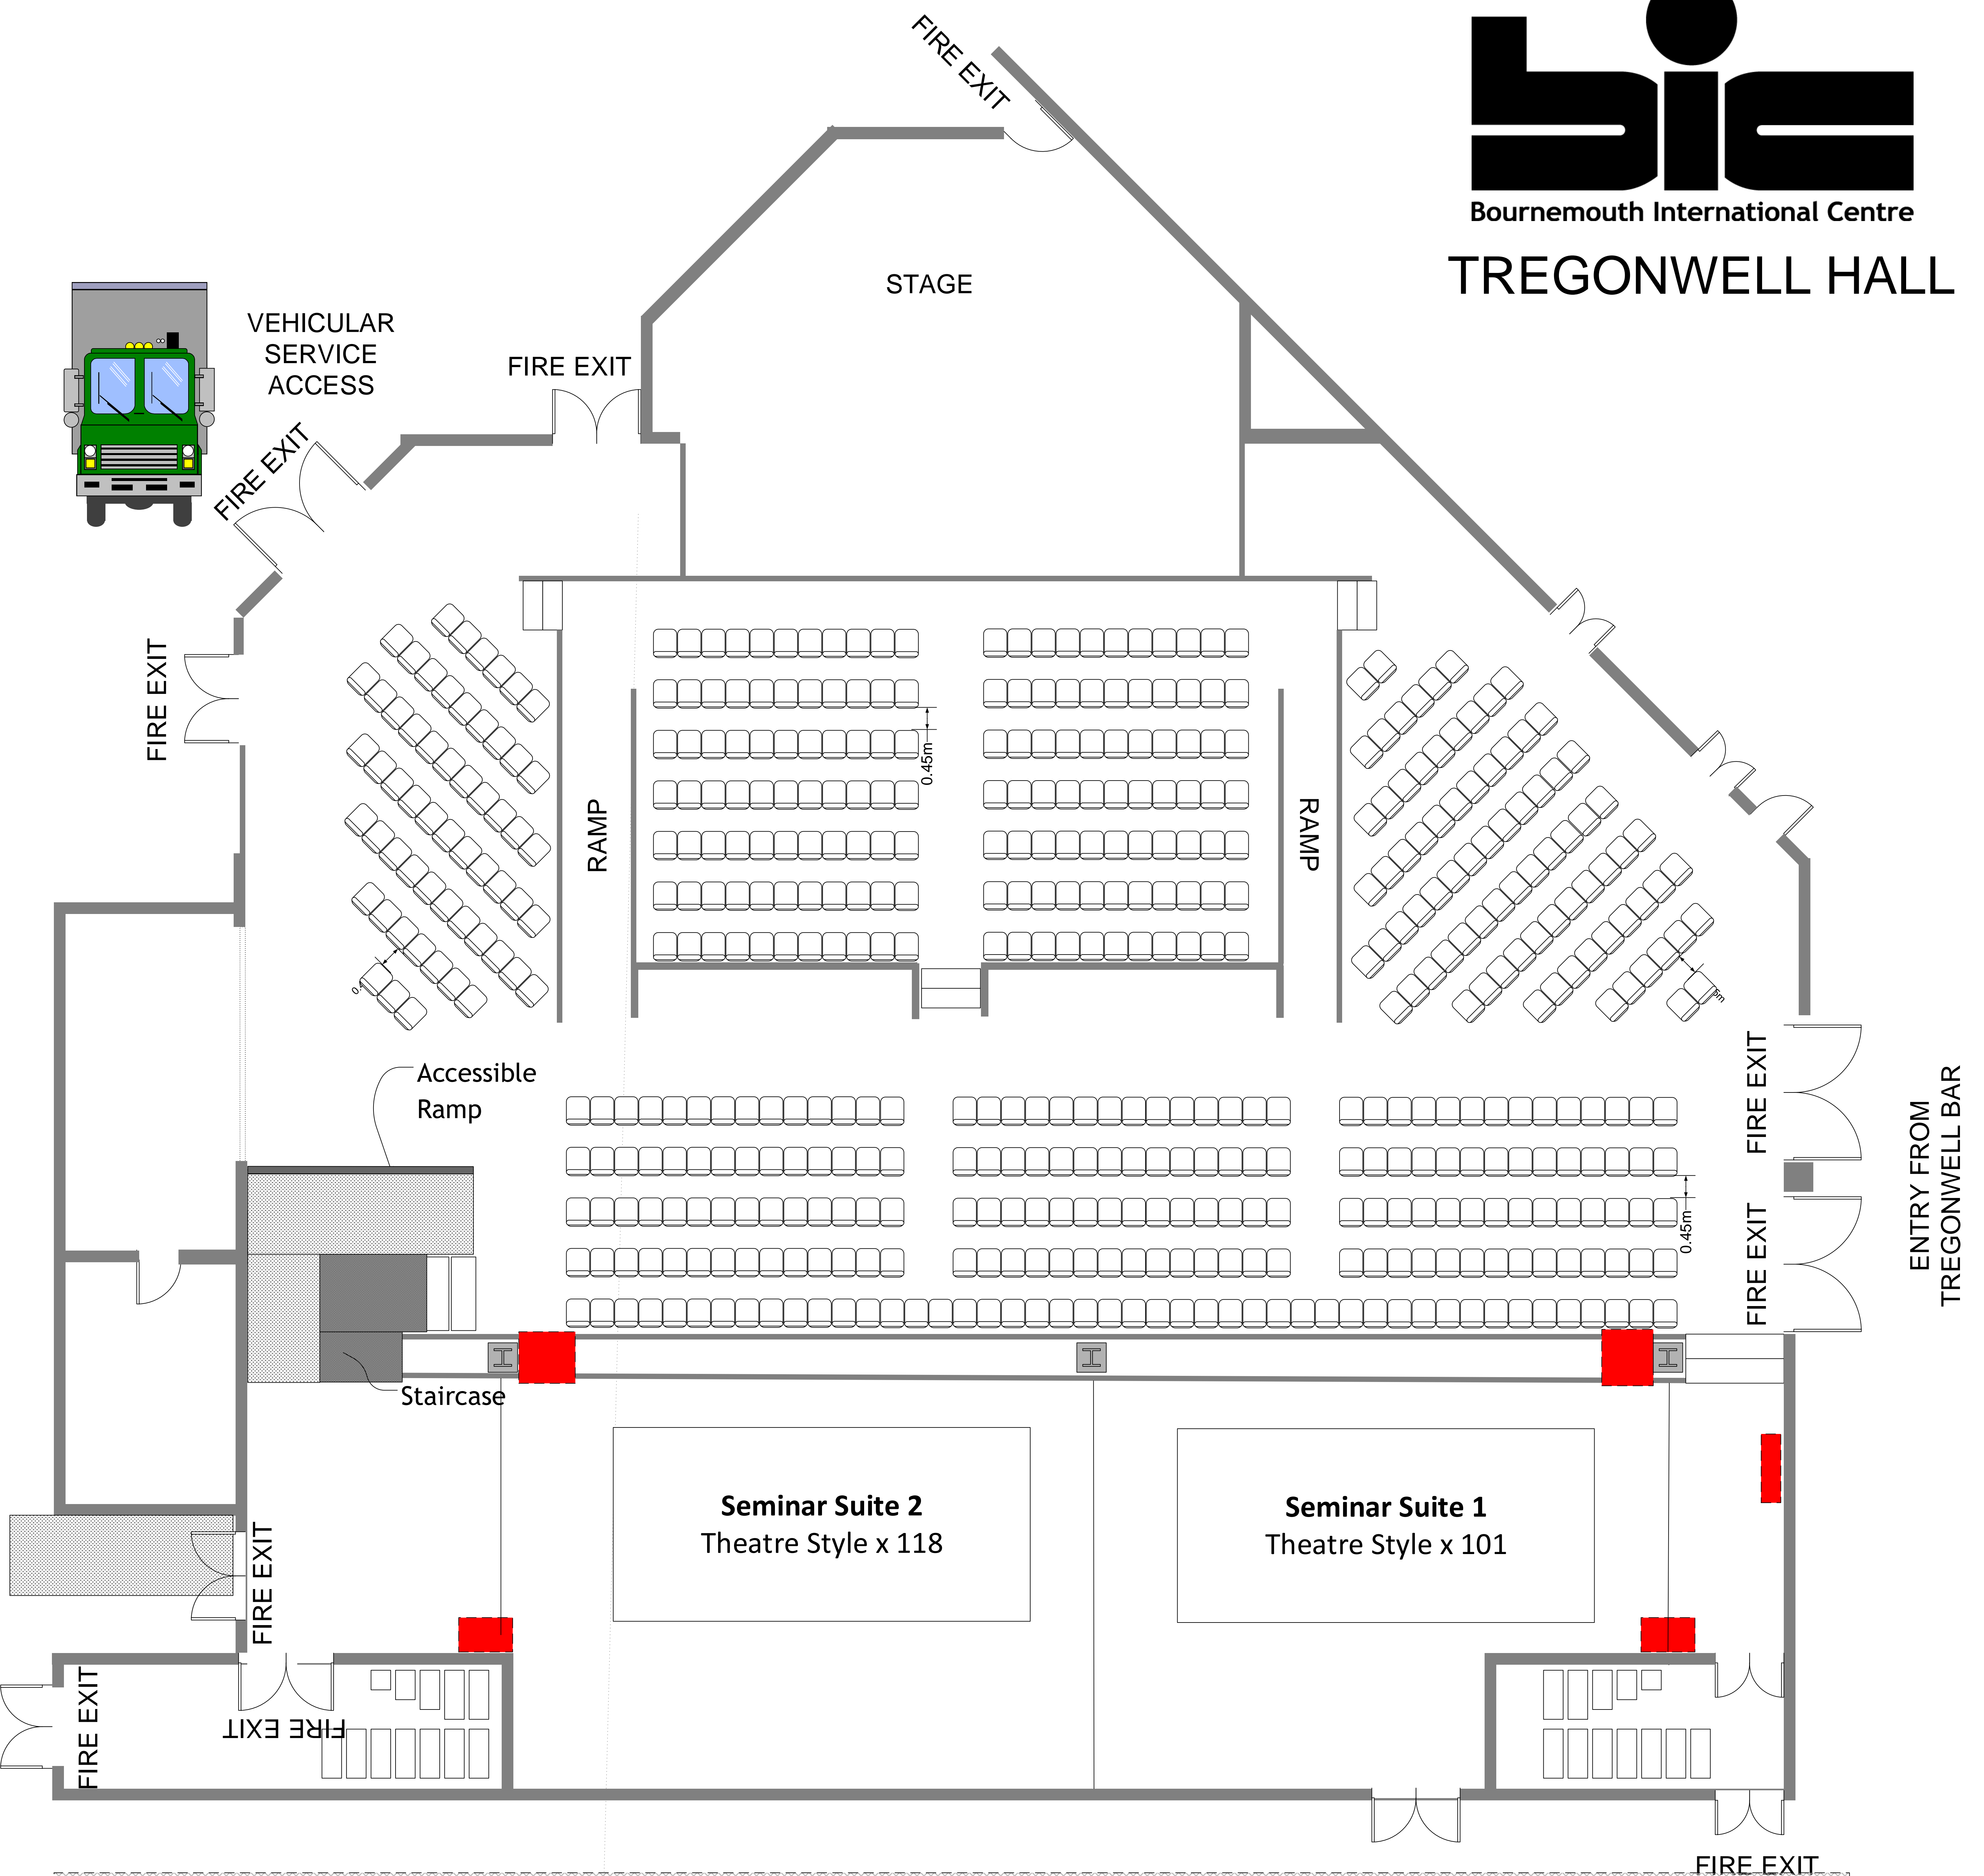

Bournemouth International Centre

TREGONWELL HALL

CAPACITY	
Well	154
Block A	82
Block B	58
Stalls	214

TOTAL	508