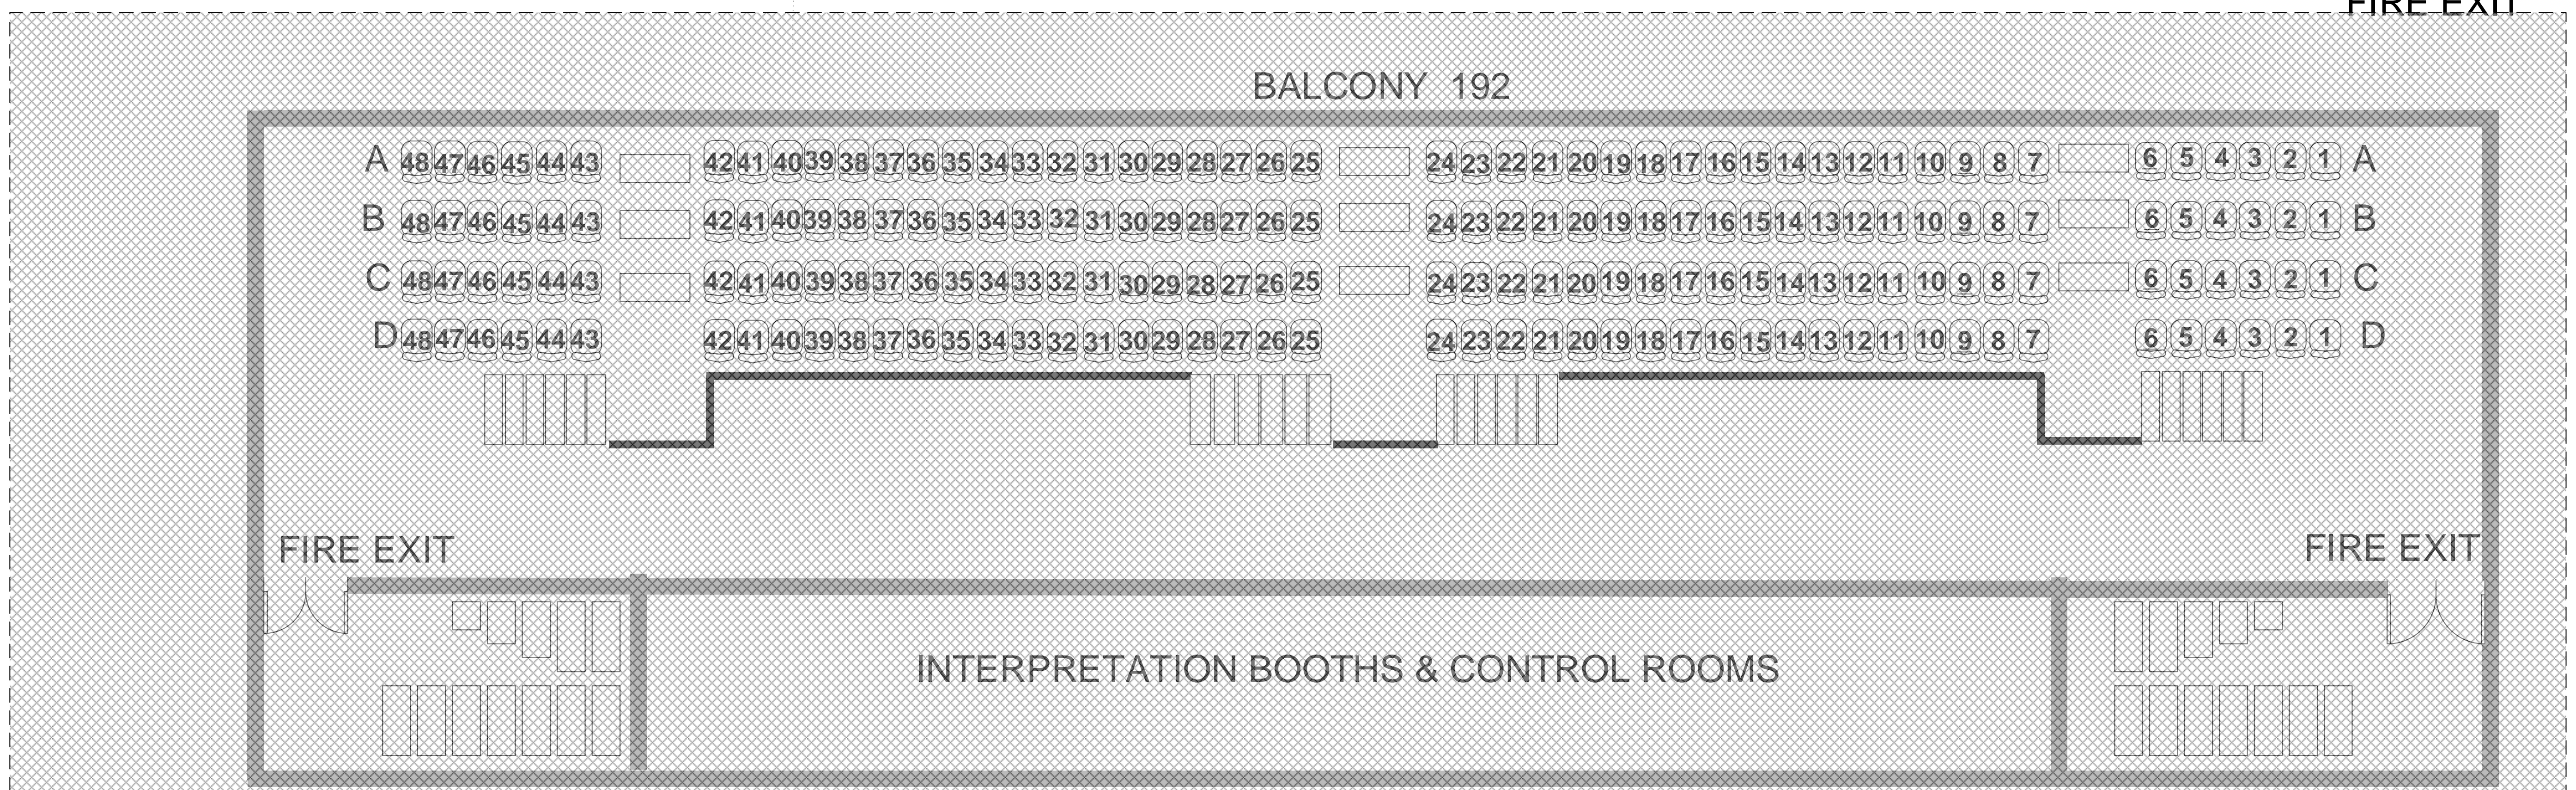

Bournemouth International Centre

TREGONWELL HALL

CAPACITY	
Well	154
Block A	82
Block B	58
Stalls	214

TOTAL	508