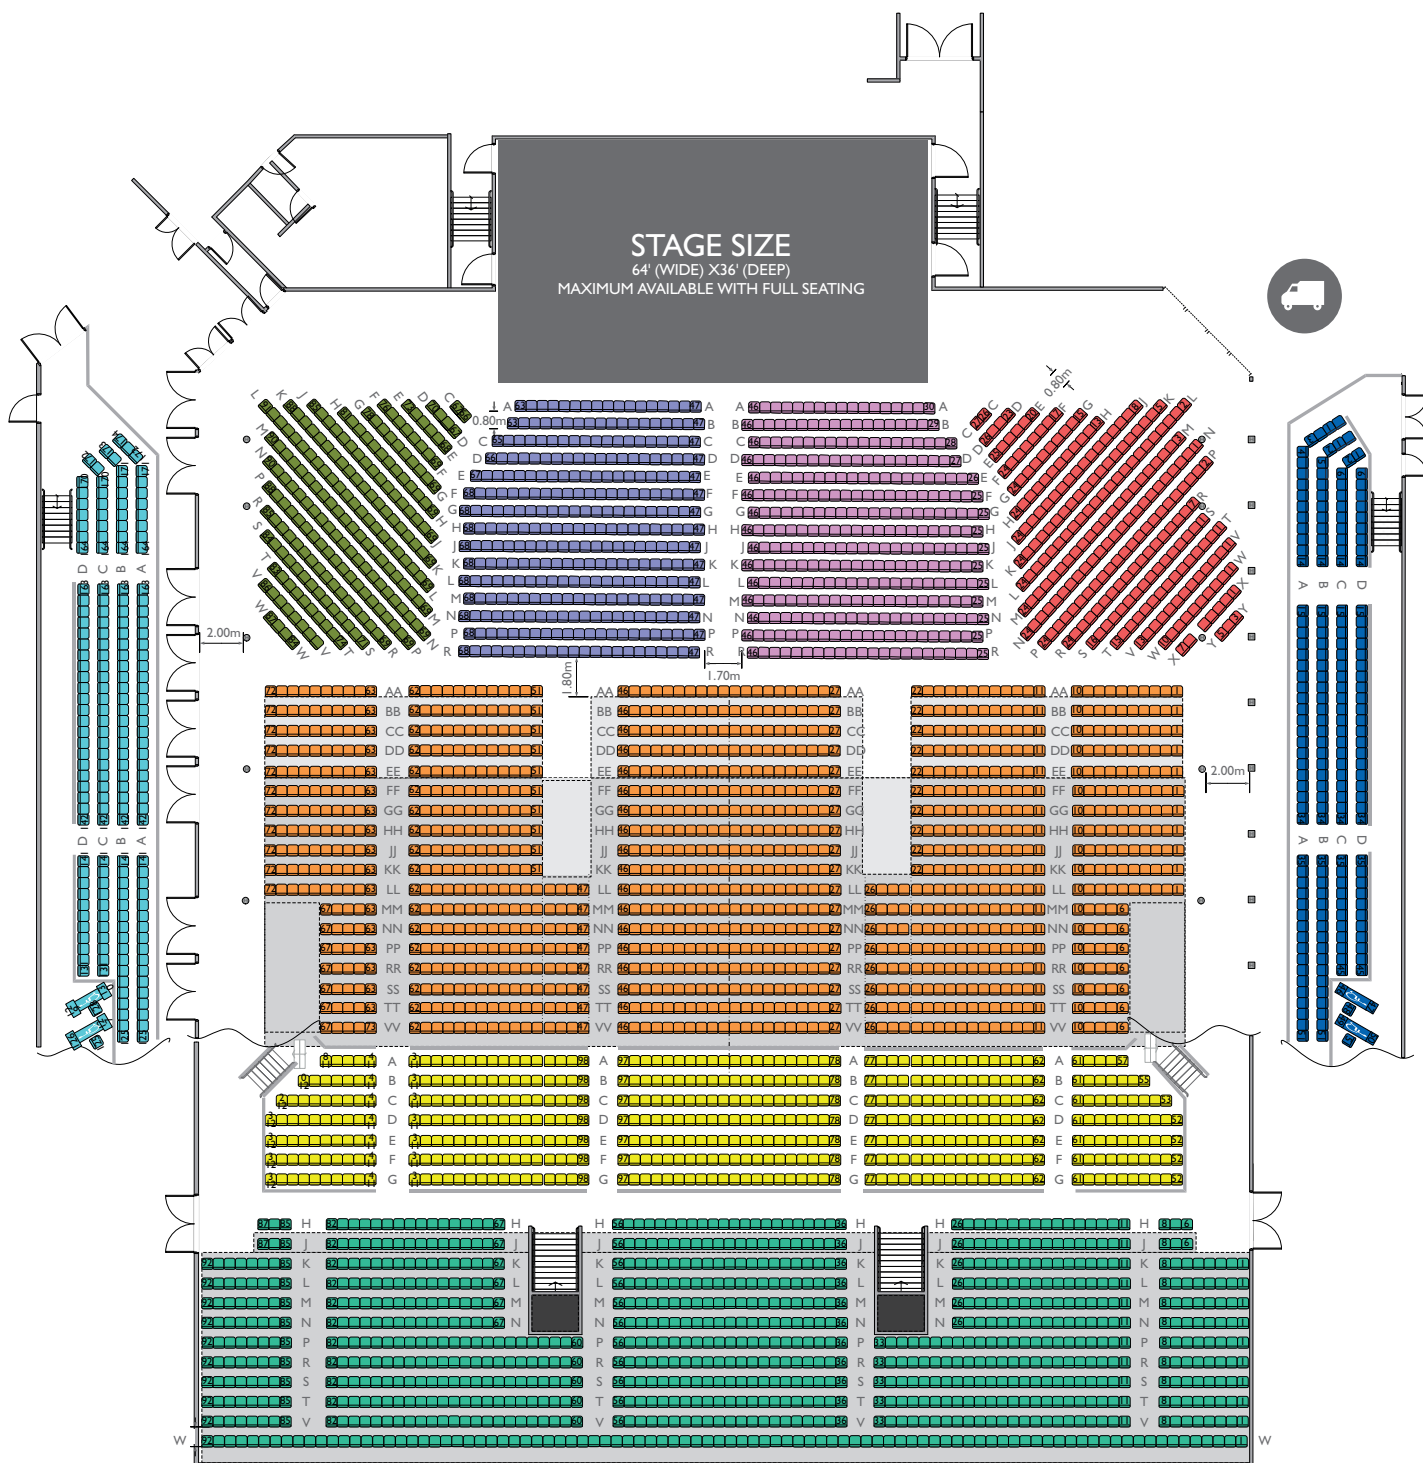

WINDSOR HALL - FULL SEATING

Block A	253 (incl. 121 as restricted view)
Block B	315
Block C	315
Block D	220 (incl. 105 as restricted view)
Terrace	1146
Balcony	486
Balcony Left	187 (incl. 21 as restricted view)
Balcony Right	188 (incl. 24 as restricted view)
Upper Balcony	902
TOTAL	4012